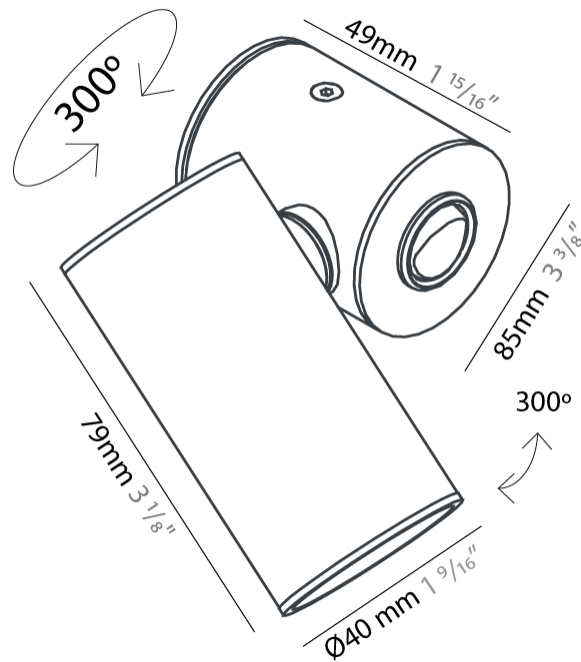

PROJECT	
TYPE	
SPECIFIER	
QUANTITY	
DATE	

HAUL - WALL SURFACE

D93244-

base number   Finish
Options

1. To build a product code in our configurator select the specify button on the base model # product page
2. To build a manual product code on this datasheet choose from the options listed below in blue font and add the suffix to the base model #

GENERAL

Series: Haul
Subseries: Haul - Wall
Brand: Milan
Division: Design
Mounting Type: Surface
Mounting Location: Wall
Subcategory: On/Off Switch

PHYSICAL

Shape: Cylinder
Diameter (mm): 40
Diameter (in): 1 9/16
Length (mm): 85
Length (in): 3 3/8
Extension (mm): 120
Extension (in): 4 3/4
Light Distribution: Adjustable / Direct
Fixture Finish: MWL / MBQ
Fixture Material: Extruded Aluminum

ELECTRICAL

Lamp Type: LED
Input Wattage (W): 5
Dimming: Electronic Low Voltage Dimming
Input Voltage (V): 120Vac Direct Line

LED

Number of LEDs: 1
Color Temperature (°K): 3000
Max. Delivered Lumen (lm): 500
CRI: >90 CRI
Lamp Life (hrs): 50000

OPTICAL

Beam Angle: 35

RATINGS AND CERTIFICATIONS

Certified By: Certified for North American Standards
IP rating: IP20